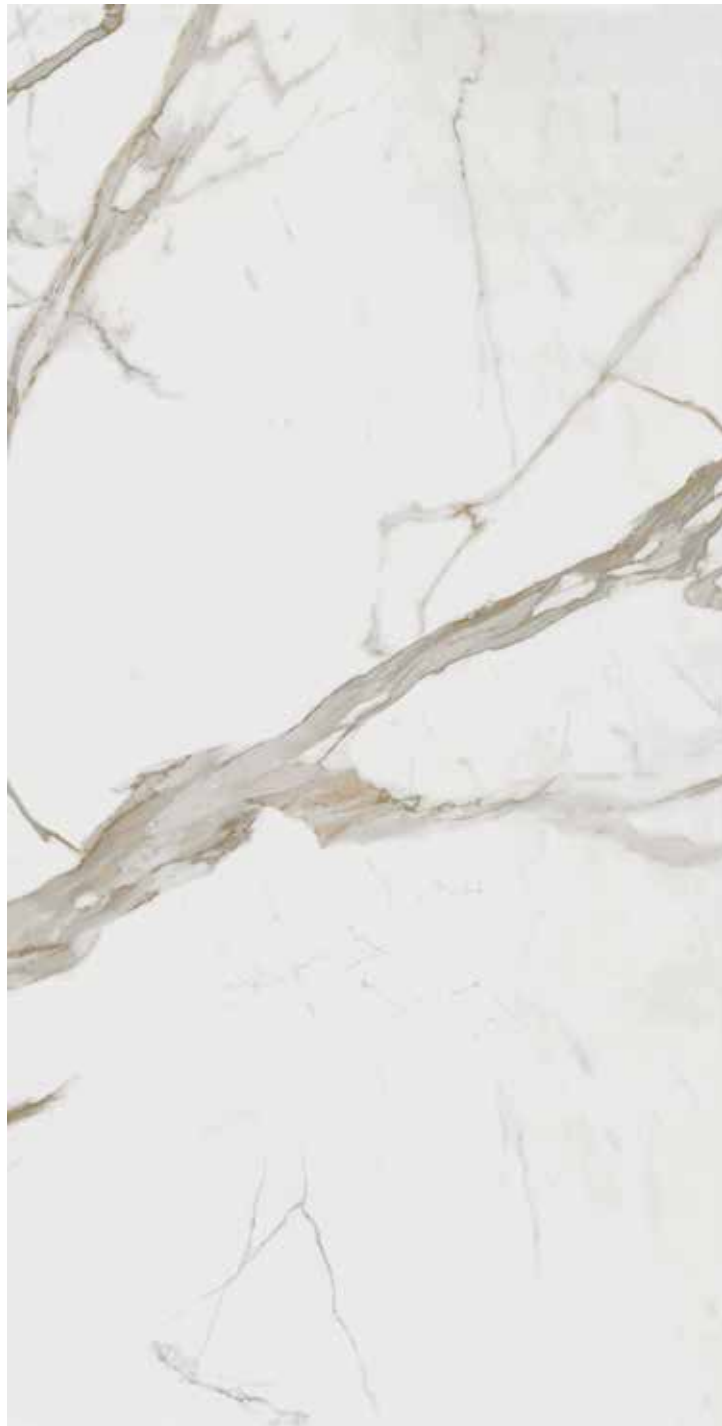

GREAT CALACATTA

Gres Porcellanato
Porcelain Stoneware

FORMATO / SIZE

162x324 cm 64"x127"
full size

SPESSORI / THICKNESSES

12 mm 0.47"

FINITURE / FINISHES

Naturale Matt
Levigato Polished
*Honed Honed

*Ordine minimo 50 lastre per articolo, anche suddiviso tra le 2 facce.
MOQ 50 slabs per item, also split between the 2 faces.

Stuoia disponibile, a pagamento, su richiesta.
Fiber available upon request, with surcharge.