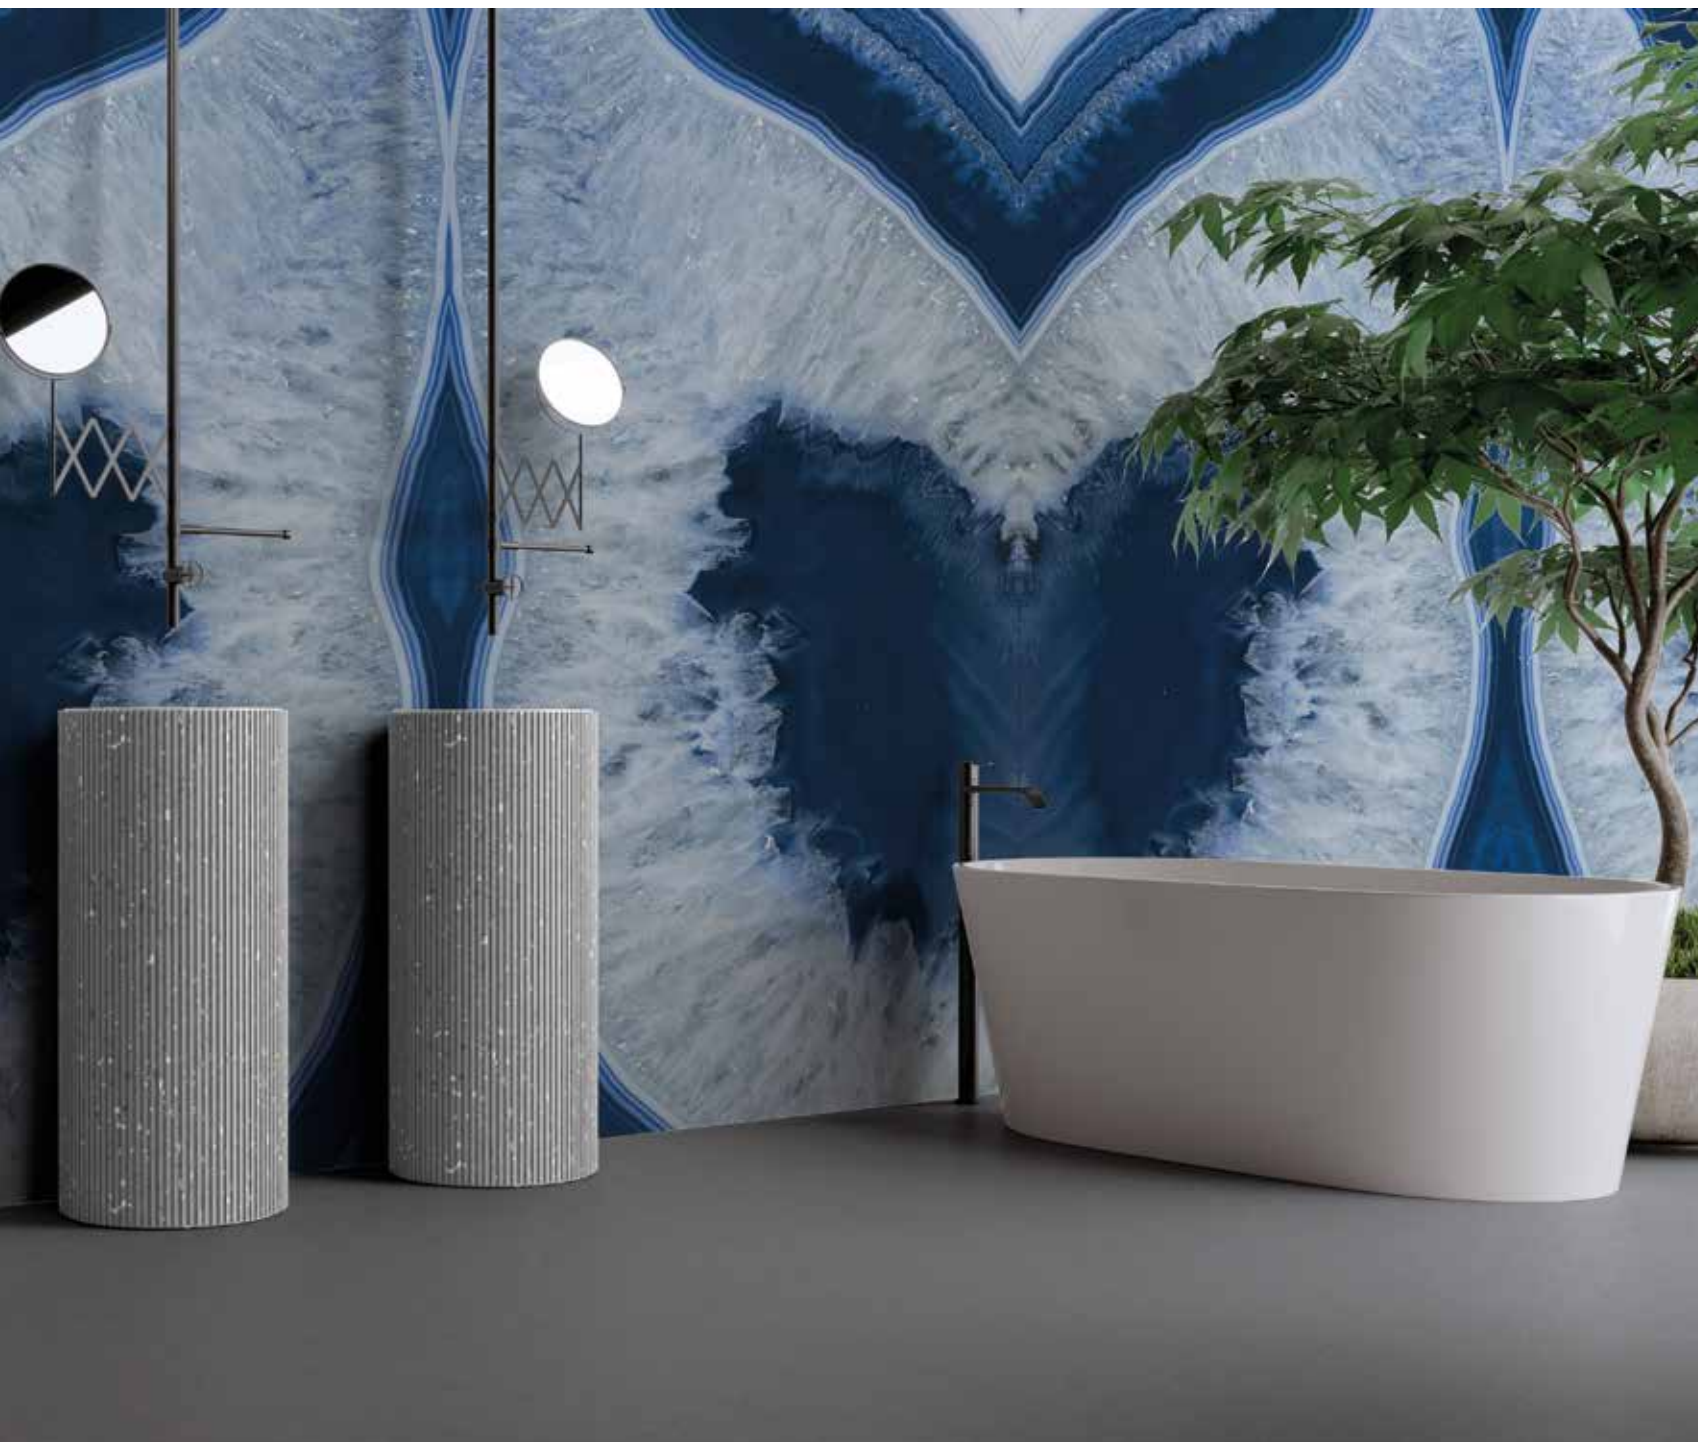

www.nuovocorso.it

EMOTION EUPHORIA

BIGSLABS
BY
nuovocorso