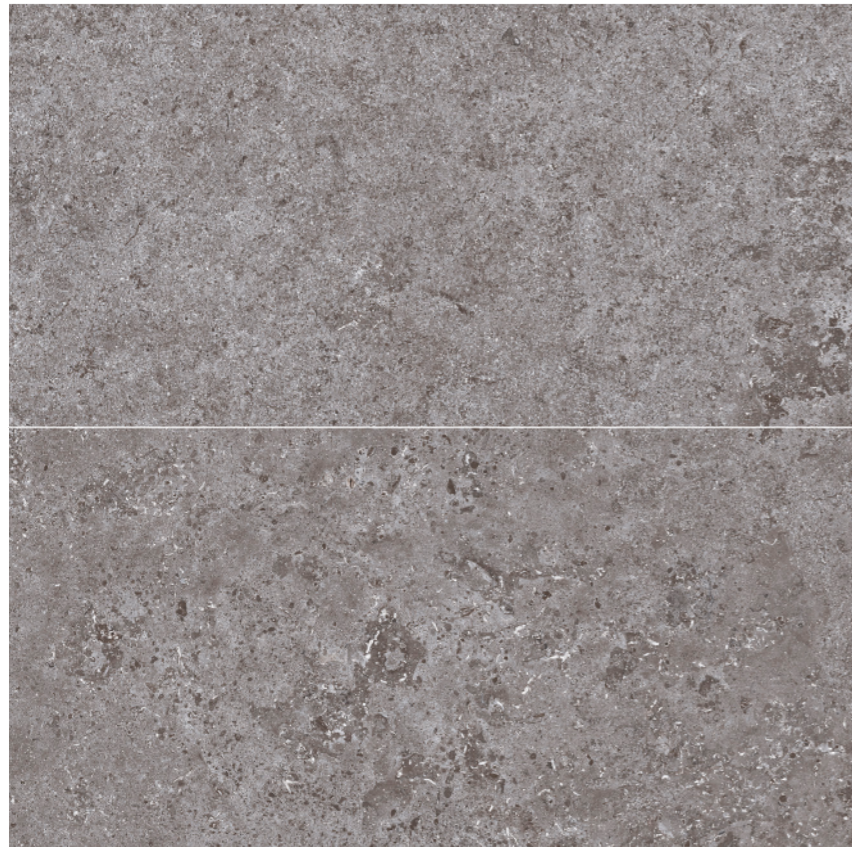

Other Faces

Gray

12"x24"
UBASALT16BI