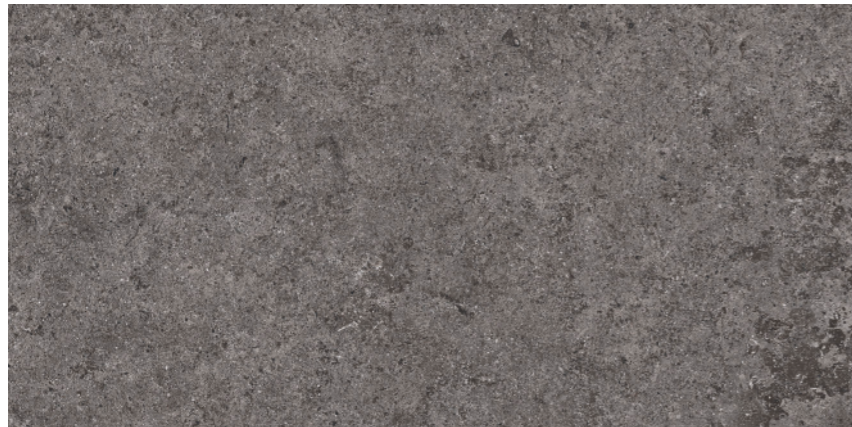

Basalt

Porcelain Tile

12"x24"
300x600 cm

Graphite

12"x24"
UBASALT16BW

Technical Specifications

CHARACTERISTICS	STANDARD	DECLARED ASTM
Water Absorption	C373	<=0.5%
Break Strength	C648	Min. 275
Chemical Resistance	C650	Class A (Resist)¹
Stain Resistance	C1378	Class A
Frost Resistance	C1026	Resistant
Thermal Shock Resistance	C484	Resistant
Crazing Resistance	C424	Resistant
Group	See FAQ's	4
PEI- Glazed Tiles	C1027	PEI (IV)
Dynamic Coefficient of Friction (DCOF)	A326.3	>=0.42
Shade and Texture Rating	CTDA "V"	V3
Facial Dimensions	C499	Pass
Range of Thickness	C499	Pass
Warpage	C485	Pass
Wedging	C502	Pass