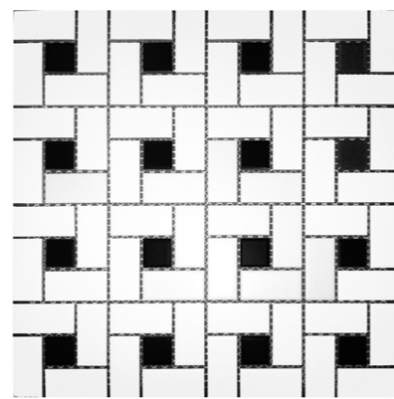

Snow White & Black
Matte Pin Wheel
12"x12" Mosaic
UFCC106-12MT