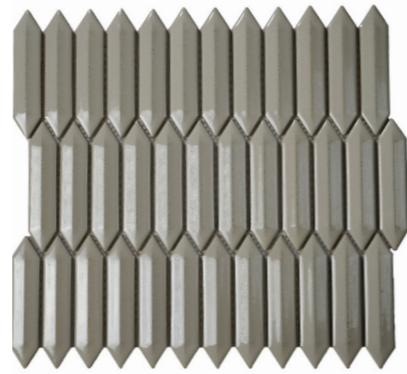

Black Matte
2"x2" Dots 12"x12" Mosaic
UFCC162-12MT

Carrara Matte
2"x2" Dots 12"x12" Mosaic
UFCC166-12MT

CC Mosaics +

Glazed Porcelain

6.8 |  12"x12"
30x30 cm

White 3D 1"x4" Picket Bright
12"x12" Mosaic
UFCC143-12MT

White 3D 1"x4" Picket Matte
12"x12" Mosaic
UFCC146-12MT

Tender Gray 3D 1"x4" Picket Bright
12"x12" Mosaic
UFCC144-12MT

Taupe 3D 1"x4" Picket Bright
12"x12" Mosaic
UFCC145-12MT

Mixed Gray, Taupe & White 3D 1"x4" Picket Bright
12"x12" Mosaic
UFCC142-12MT