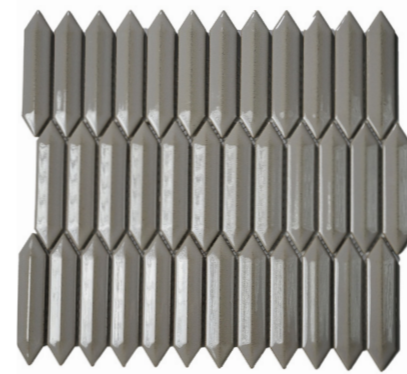

White 3D 1"x4" Picket Matte
12"x12" Mosaic
UFCC146-12MT

Tender Gray 3D 1"x4" Picket Bright
12"x12" Mosaic
UFCC144-12MT

Taupe 3D 1"x4" Picket Bright
12"x12" Mosaic
UFCC145-12MT

Mixed Gray, Taupe & White 3D 1"x4" Picket Bright
12"x12" Mosaic
UFCC142-12MT