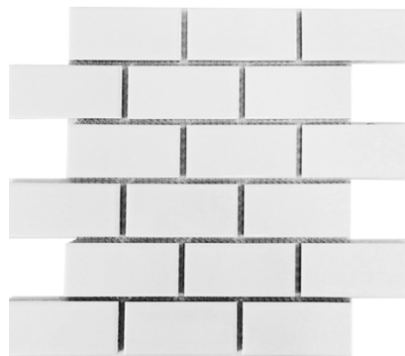

Cobalt Penny Round

12"x12" Mosaic
UFCC110-12MT

Red Pepper Penny Round

12"x12" Mosaic
UFCC139-12M

White Lantern Bright

12"x12" Mosaic
UFCC118-12MT

Snow White Brick Bright

12"x12" Mosaic
U072-12M