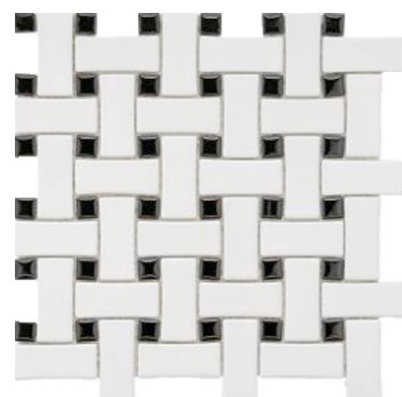

Snow White Matte
Octagonal
12"x12" Mosaic
UFCC100-12MT

White Matte
2"x2" Hexagon
12"x12" Mosaic
UFCC102-12MT

Black Matte
2"x2" Hexagon
12"x12" Mosaic
UFCC103-12MT

Tender Gray
2"x2" Hexagon
12"x12" Mosaic
UFCC141-12MT

White Matte
Basket Weave
12"x12" Mosaic
UFCC107-12MT

Gray Matte
Basket Weave
12"x12" Mosaic
UFCC115-12MT

White & Black
1"x1" Matte Hexagon
12"x12" Mosaic
UFCC105-12MT

White & Black Flower
1"x1" Matte Hexagon
12"x12" Mosaic
UFCC135-12MT