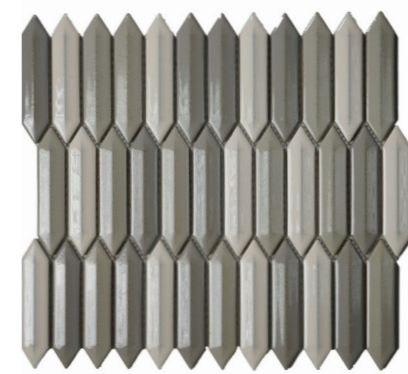

White 3D 1"x4" Picket Matte
12"x12" Mosaic
UFCC146-12MT

Tender Gray 3D 1"x4" Picket Bright
12"x12" Mosaic
UFCC144-12MT

Taupe 3D 1"x4" Picket Bright
12"x12" Mosaic
UFCC145-12MT

Mixed Gray, Taupe & White 3D 1"x4" Picket Bright
12"x12" Mosaic
UFCC142-12MT