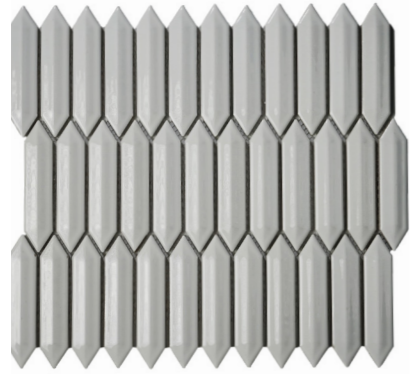

Black Matte
2"x2" Dots 12"x12" Mosaic
UFCC162-12MT

Carrara Matte
2"x2" Dots 12"x12" Mosaic
UFCC166-12MT

CC Mosaics +

Glazed Porcelain

6.8 |  12"x12"
30x30 cm

White 3D 1"x4" Picket Bright
12"x12" Mosaic
UFCC143-12MT

White 3D 1"x4" Picket Matte
12"x12" Mosaic
UFCC146-12MT

Tender Gray 3D 1"x4" Picket Bright
12"x12" Mosaic
UFCC144-12MT

Taupe 3D 1"x4" Picket Bright
12"x12" Mosaic
UFCC145-12MT

Mixed Gray, Taupe & White 3D 1"x4" Picket Bright
12"x12" Mosaic
UFCC142-12MT