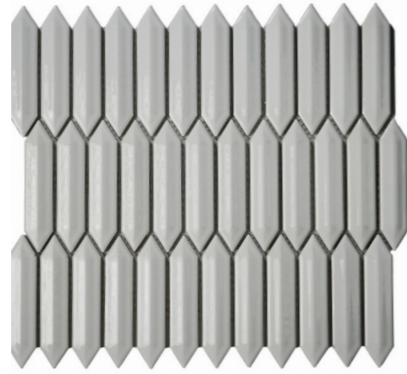

White 3D 1"x4" Picket Matte
12"x12" Mosaic
UFCC146-12MT

Tender Gray 3D 1"x4" Picket Bright
12"x12" Mosaic
UFCC144-12MT

Taupe 3D 1"x4" Picket Bright
12"x12" Mosaic
UFCC145-12MT

Mixed Gray, Taupe & White 3D 1"x4" Picket Bright
12"x12" Mosaic
UFCC142-12MT