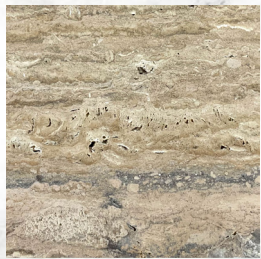

TRAVERTINE PAVERS

FRANKFURT H
3PCS Versai

FRANKFURT SB
16in x 24in
3PCS Versai
24in x 36in

SEDONA SB
12in x Random

MIREST FOREST
12in x 24in

MEXICAN IVORY
24in x 24in
6in x 12in
3PCS Versai

SILVER PRIMO
12in x 24in
16in x 24in
24in x 24in
3PCS Versai
4PCS Versai