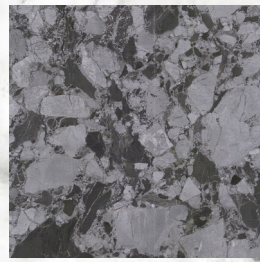

CORTINA SNOW
16in x 24in

GREY STRIPE
12in x 24in

DIANA ROYAL
16in x 24in
12in x Random
24in x 24in

GRIGIO
12in x 24in

VENATO WHITE
16in x 24in
3PCS Versai

LAGUNA BASALT
12in x 24in

SABLE T CLASS
16in x 24in
12in x 24in