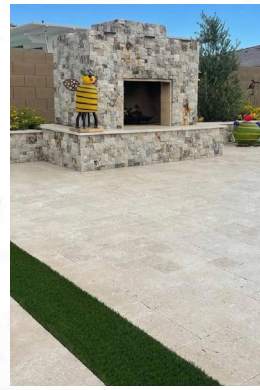

TRAVERTINE PAVERS

FRANKFURT H
3PCS Versai