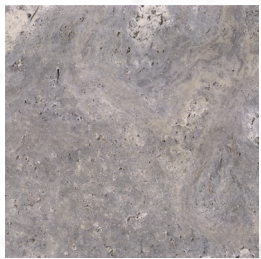

TRAVERTINE PAVERS

FRANKFURT H
3PCS Versai

FRANKFURT SB
16in x 24in
3PCS Versai
24in x 36in

SEDONA SB
12in x Random

MIREST FOREST
12in x 24in

MEXICAN IVORY
24in x 24in
6in x 12in
3PCS Versai

SILVER PRIMO
12in x 24in
16in x 24in
24in x 24in
3PCS Versai
4PCS Versai